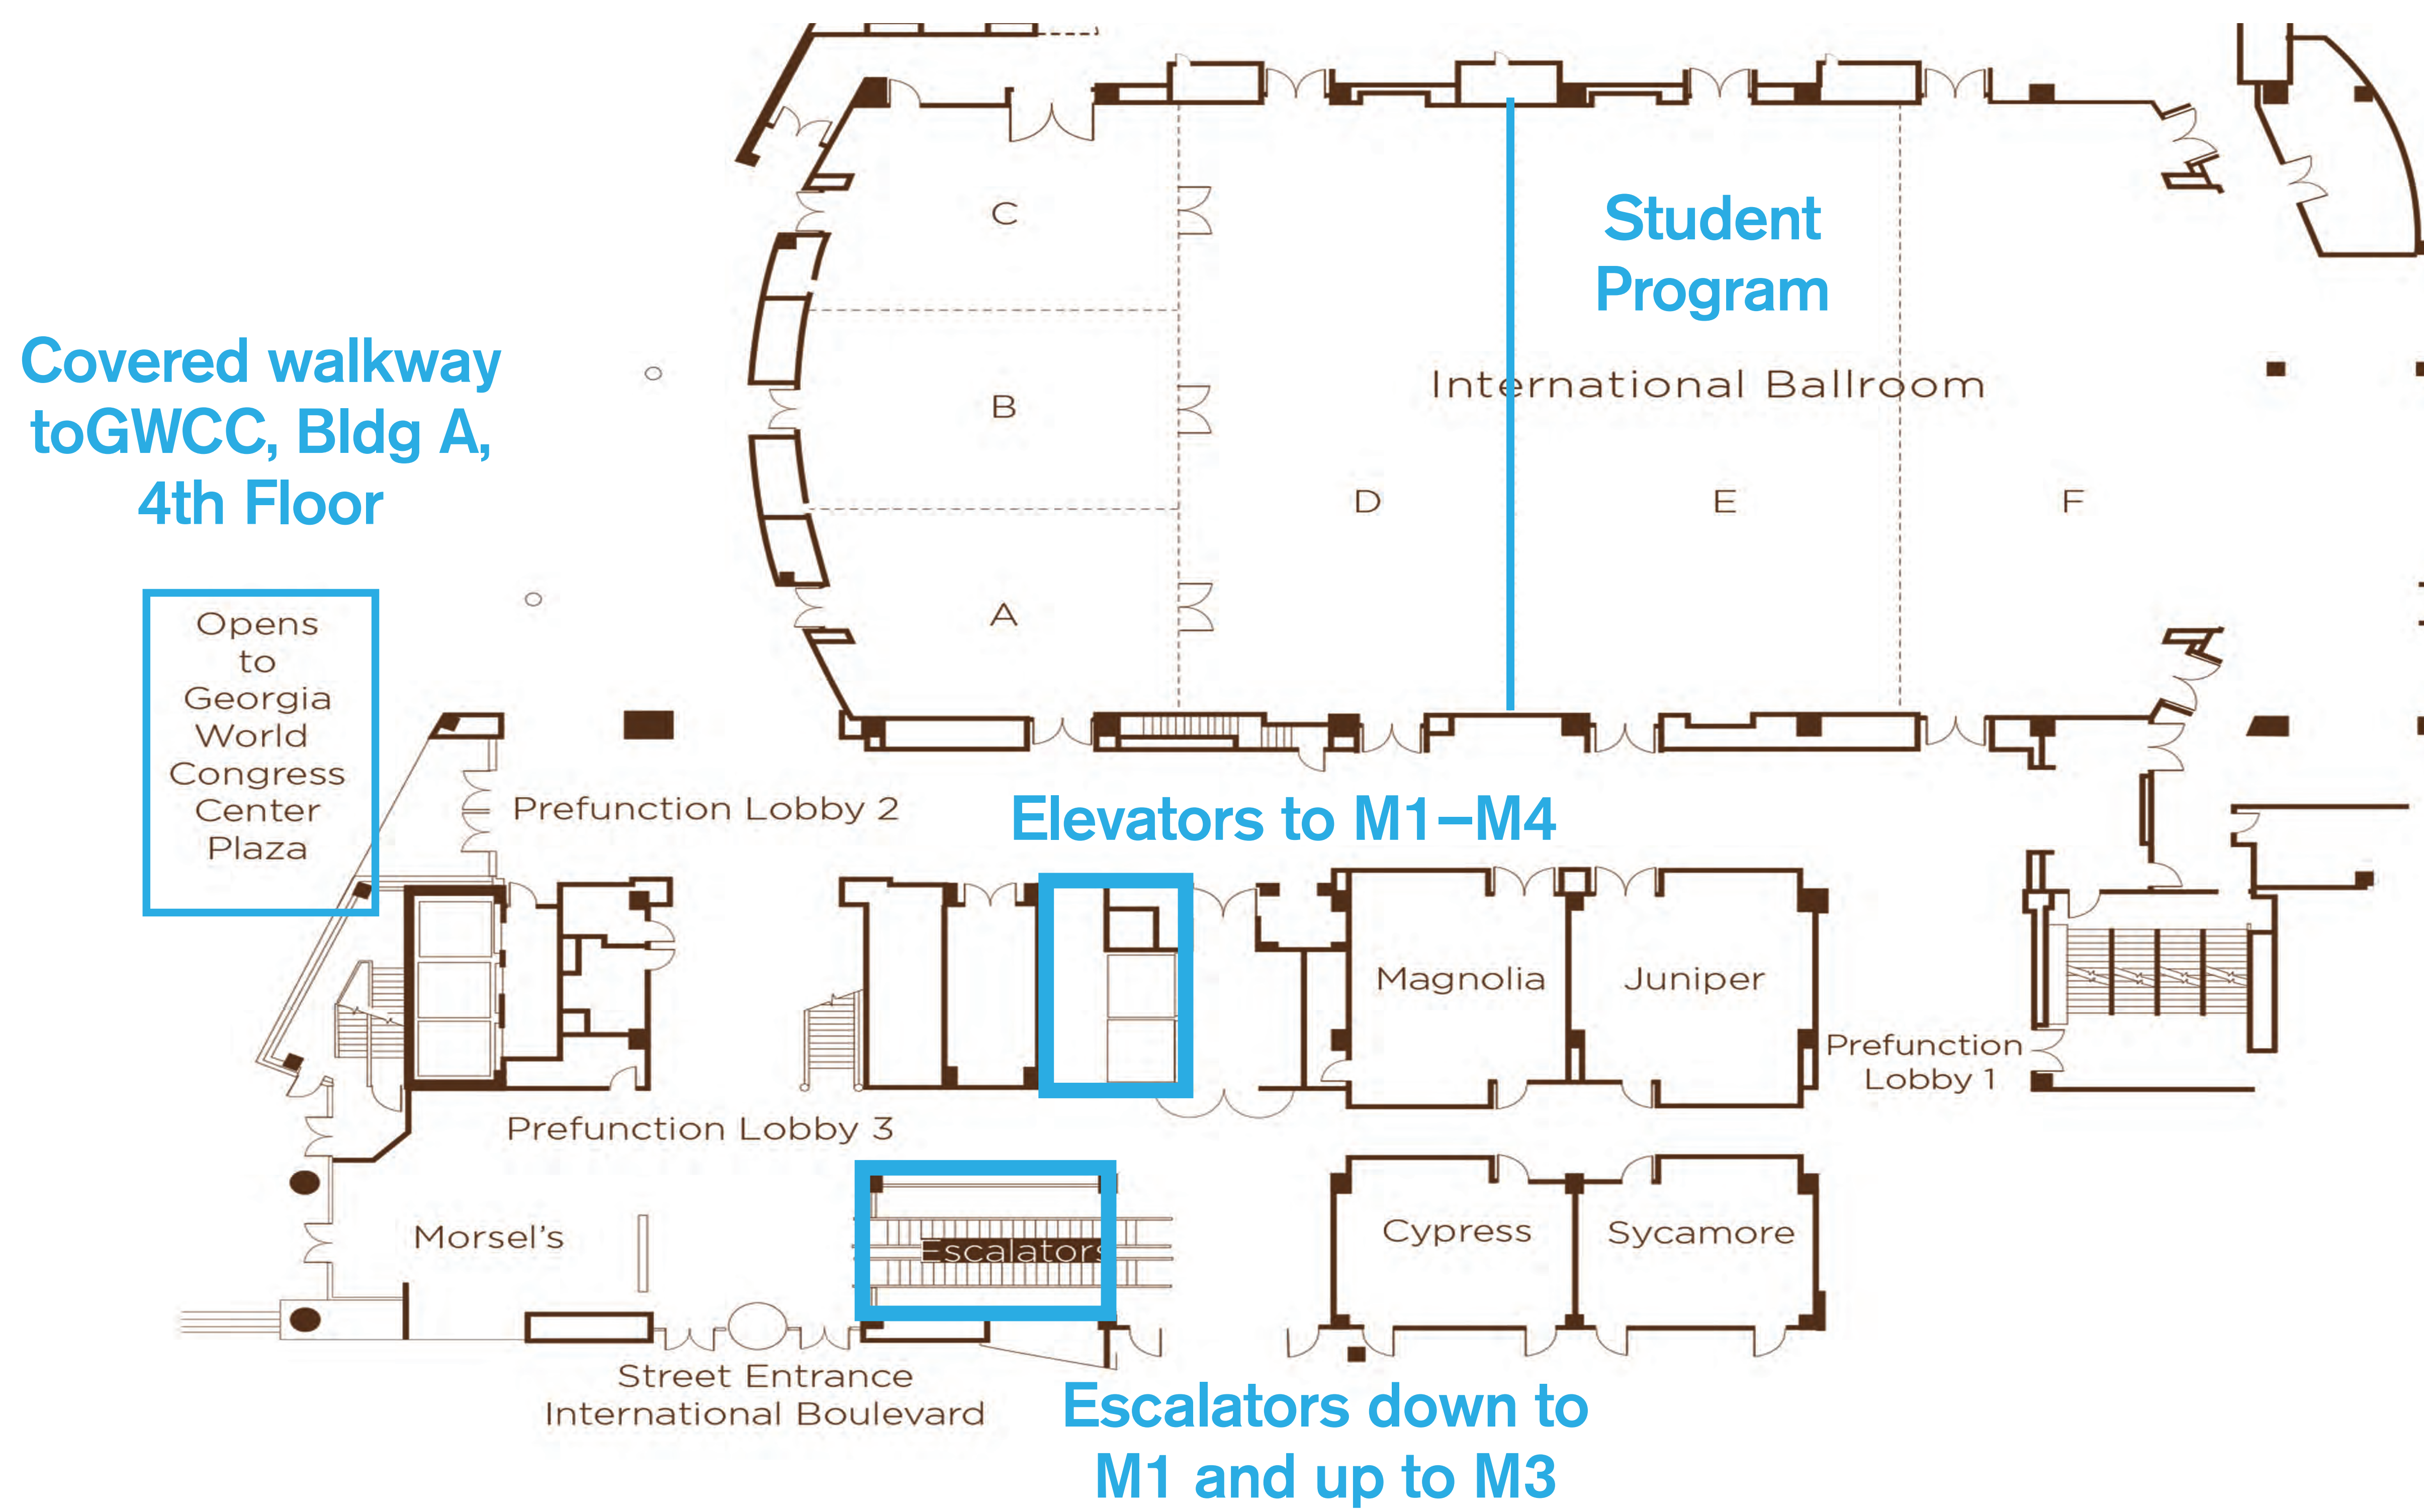

North Tower M4 Grand Ballroom Level

Special Events in Grand Ballroom DE

Sat. Feb. 4
3:15-5:30 p.m.
Plenary

Sun. Feb 5
7:00-9:00 a.m.
TC/TG/TRG/MTG Chair's Breakfast

1:30-5:30 p.m.
Board of Directors Meeting Open Session

Mon. Feb 6
7-8:30 a.m.
Women in ASHRAE Breakfast

12:15-2:00 p.m.
President's Luncheon

Tues., Feb. 7
6:15-7:15 p.m.
Members' Night Out Reception

7:15 - 10:30 p.m.
Dinner, Trivia and Dancing

Wed. Feb. 8
2:00-6:00 p.m.
Board of Directors Meeting Open Session

North Tower M3 Meeting Level

Azalea, Forsythia and Lilac Suites are located on Level M-6 (Access using North Level Elevators)

North Tower M2 International Ballroom

North Tower M1 Street Level