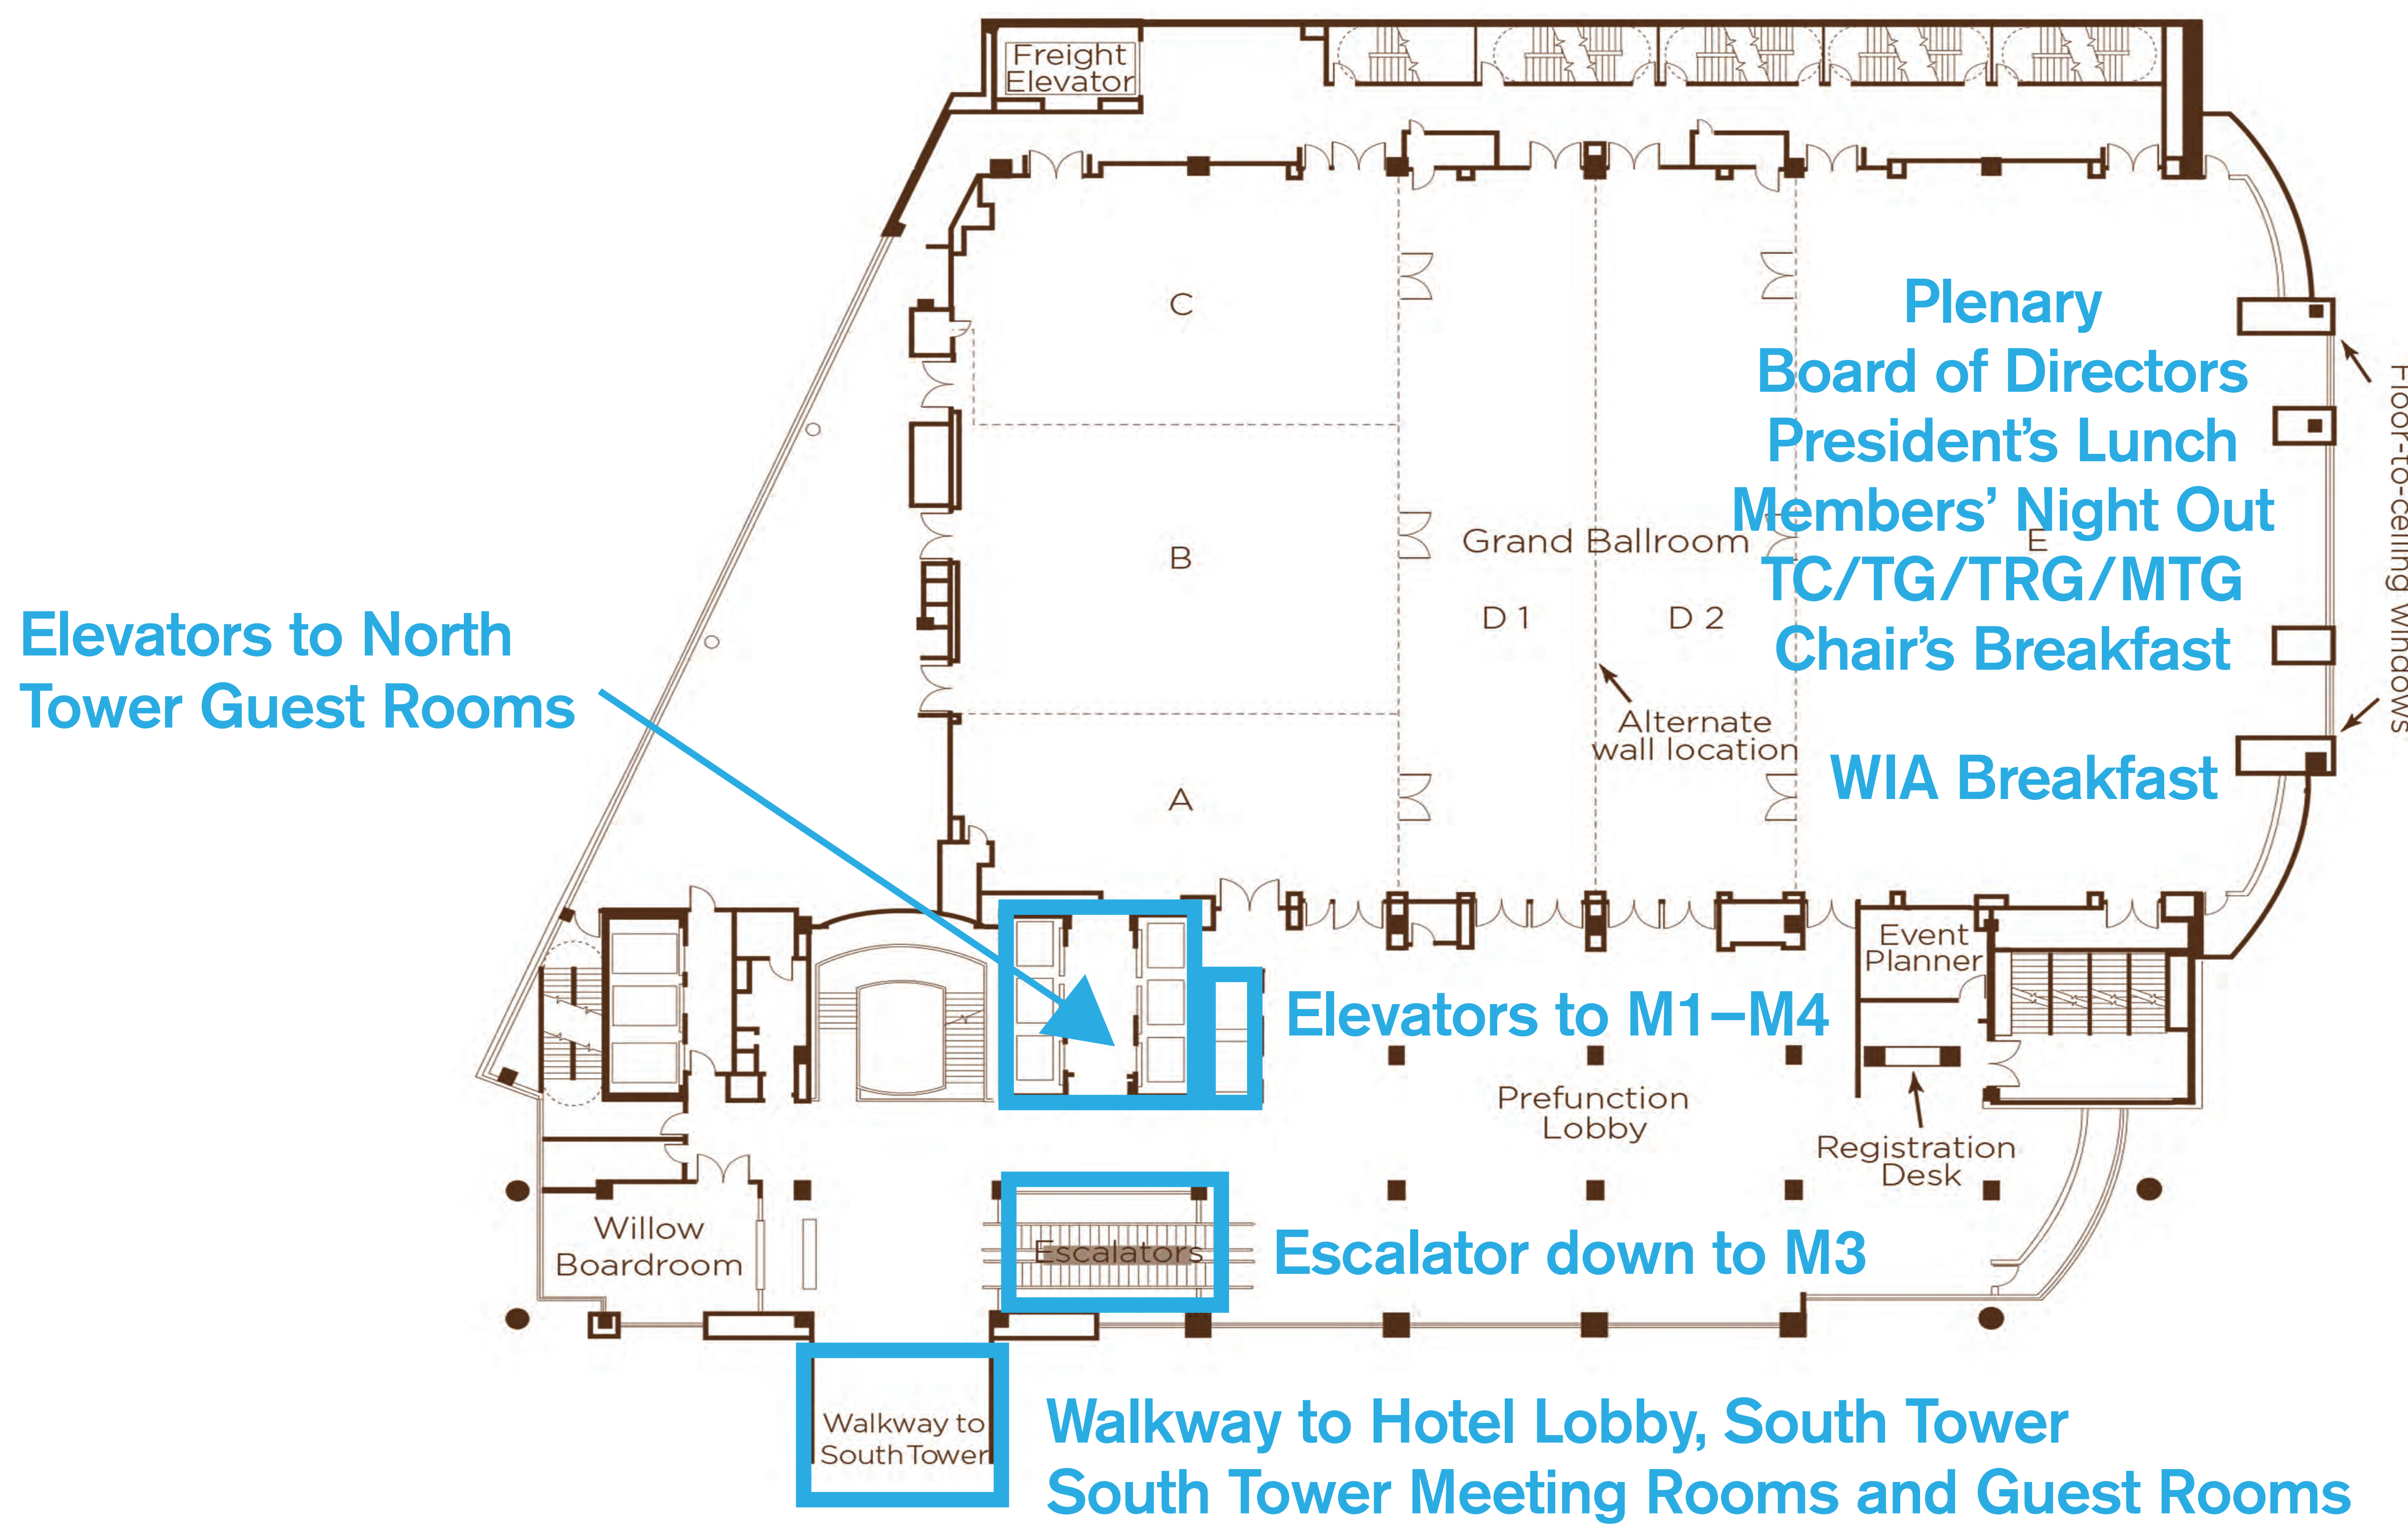

North Tower M4 Grand Ballroom Level

Special Events in Grand Ballroom DE

Sat. Feb. 4
3:15-5:30 p.m.
Plenary

Sun. Feb 5
7:00-9:00 a.m.
TC/TG/TRG/MTG Chair's Breakfast

1:30-5:30 p.m.
Board of Directors Meeting Open Session

Mon. Feb 6
7-8:30 a.m.
Women in ASHRAE Breakfast

12:15-2:00 p.m.
President's Luncheon

Tues., Feb. 7
6:15-7:15 p.m.
Members' Night Out Reception

7:15 - 10:30 p.m.
Dinner, Trivia and Dancing

Wed. Feb. 8
2:00-6:00 p.m.
Board of Directors Meeting Open Session

North Tower M3 Meeting Level

Azalea, Forsythia and Lilac Suites are located on Level M-6 (Access using North Level Elevators)

North Tower M2 International Ballroom

North Tower M1 Street Level