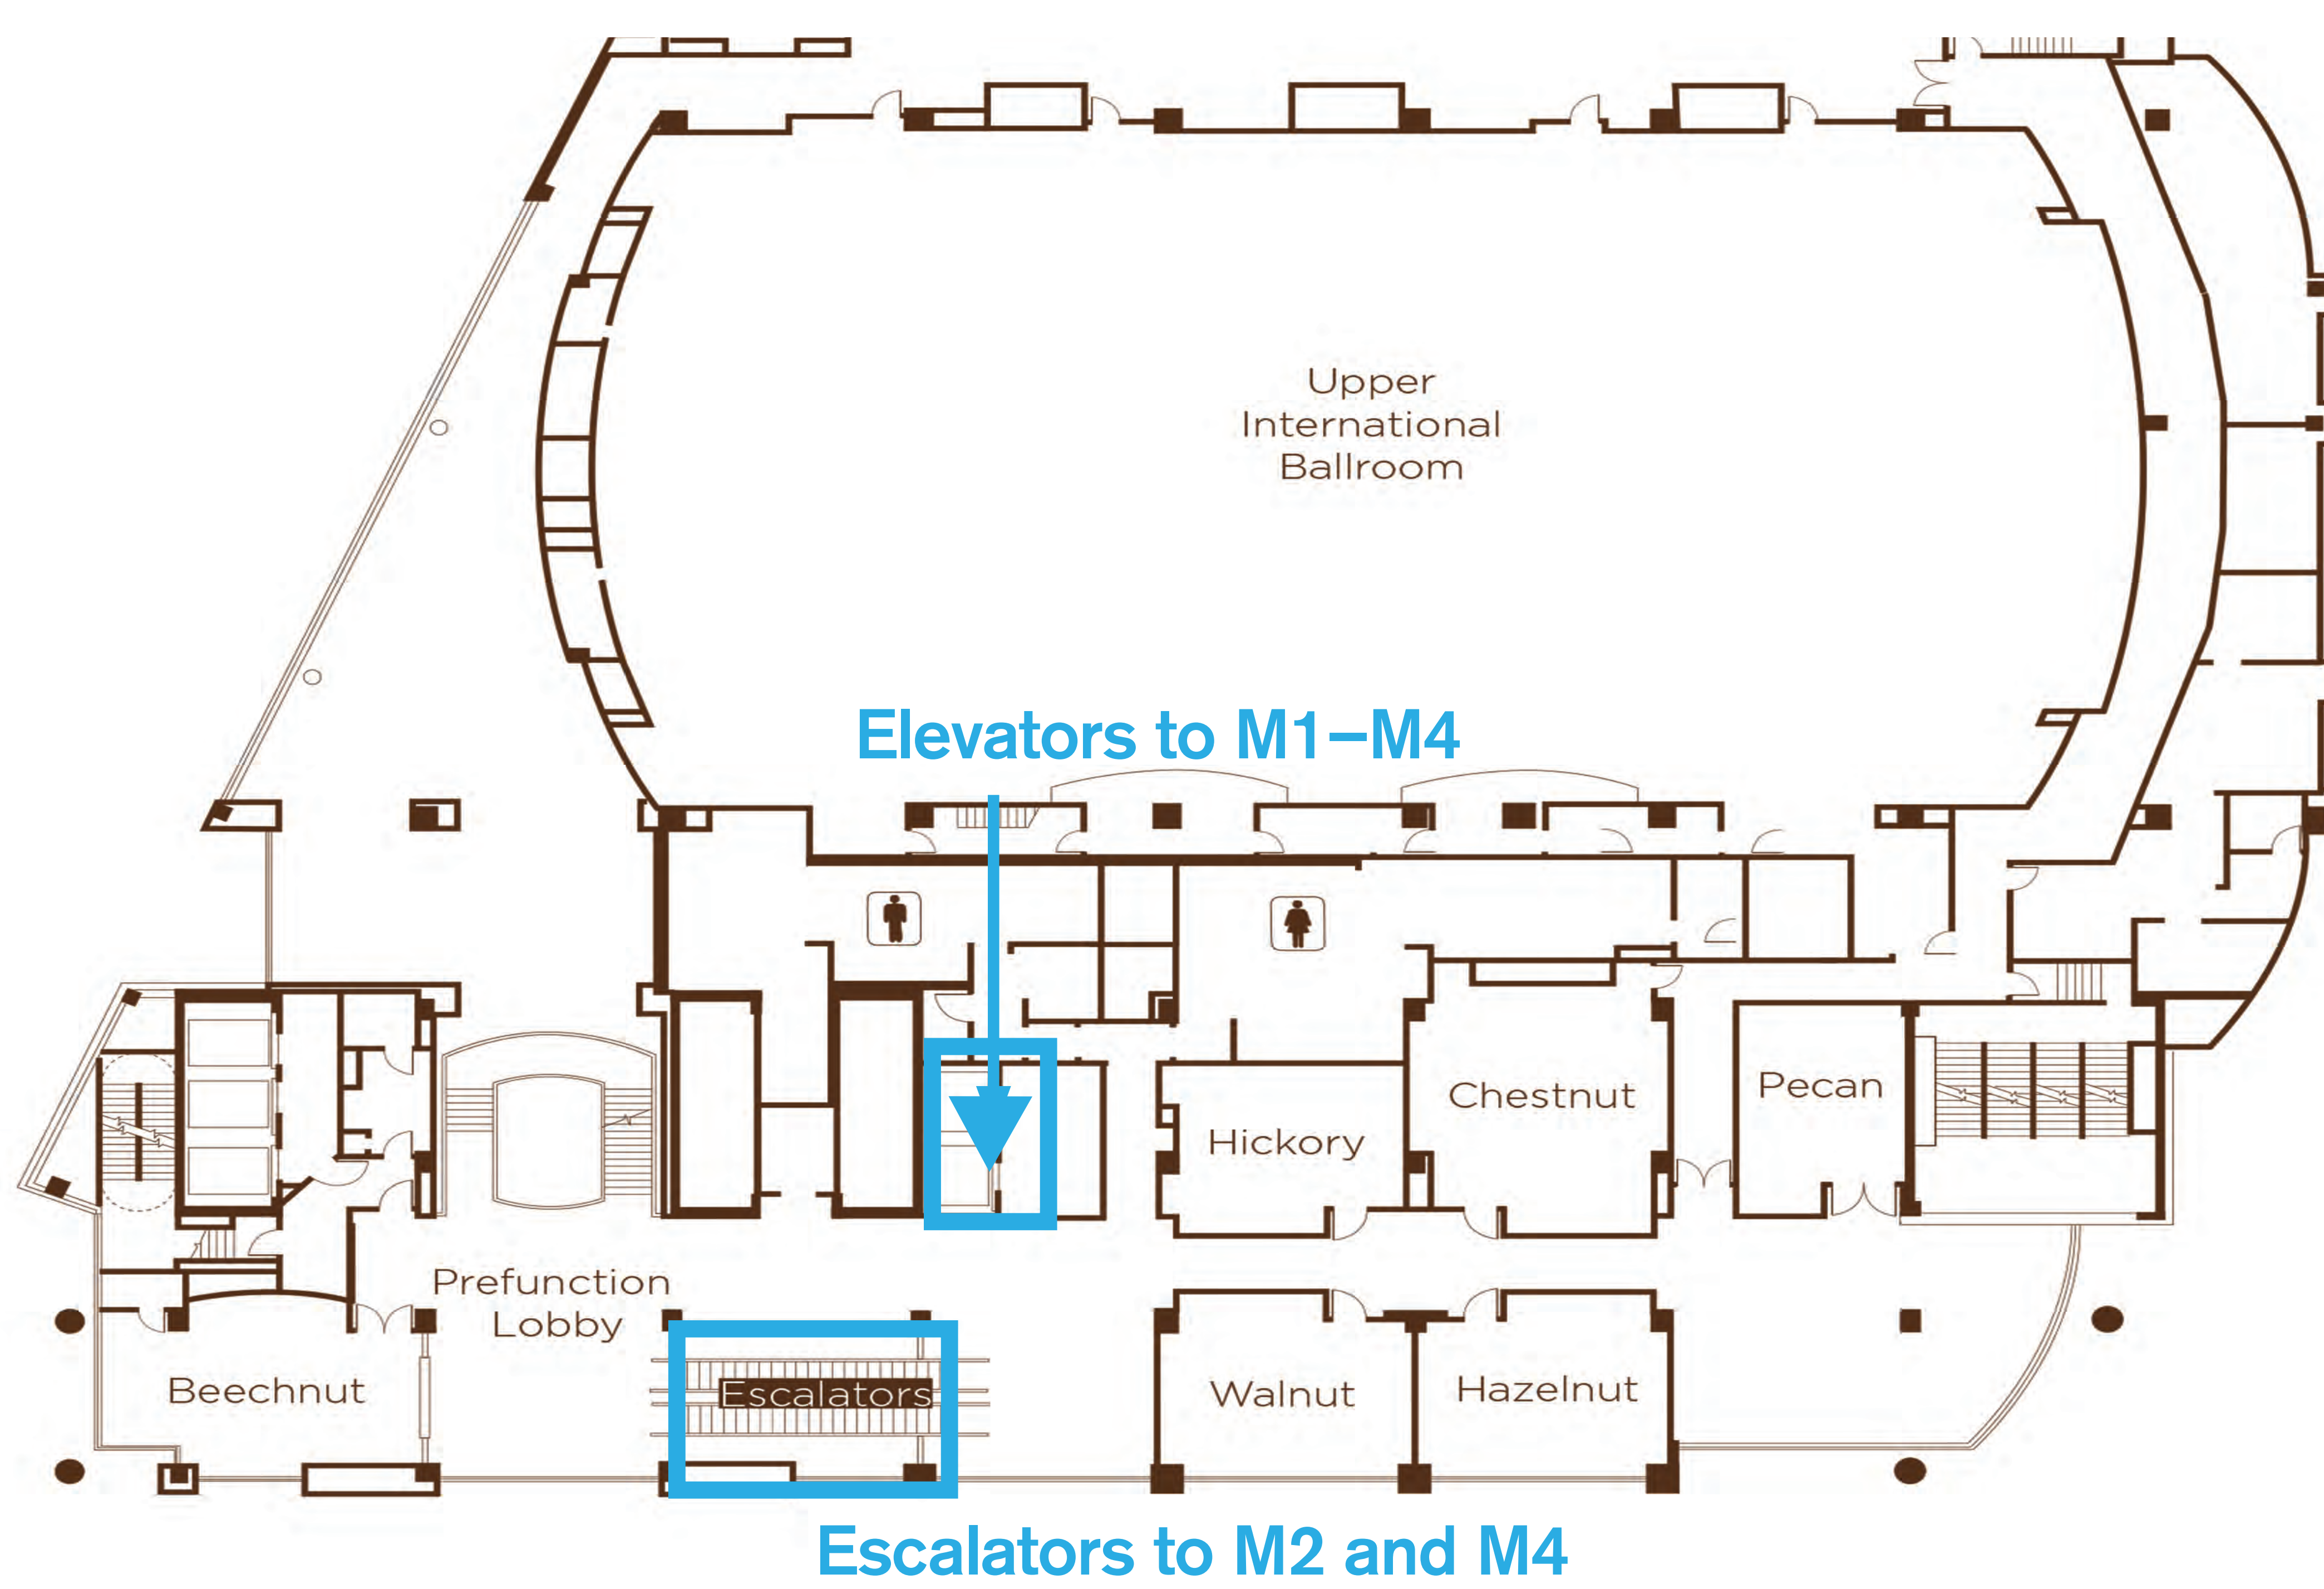

North Tower M4 Grand Ballroom Level

Special Events in Grand Ballroom DE

Sat. Feb. 4
3:15-5:30 p.m.
Plenary

Sun. Feb 5
7:00-9:00 a.m.
TC/TG/TRG/MTG Chair's Breakfast

1:30-5:30 p.m.
Board of Directors Meeting Open Session

Mon. Feb 6
7-8:30 a.m.
Women in ASHRAE Breakfast

12:15-2:00 p.m.
President's Luncheon

Tues., Feb. 7
6:15-7:15 p.m.
Members' Night Out Reception

7:15 - 10:30 p.m.
Dinner, Trivia and Dancing

Wed. Feb. 8
2:00-6:00 p.m.
Board of Directors Meeting Open Session

North Tower M3 Meeting Level

Azalea, Forsythia and Lilac Suites are located on Level M-6 (Access using North Level Elevators)

North Tower M2 International Ballroom

North Tower M1 Street Level